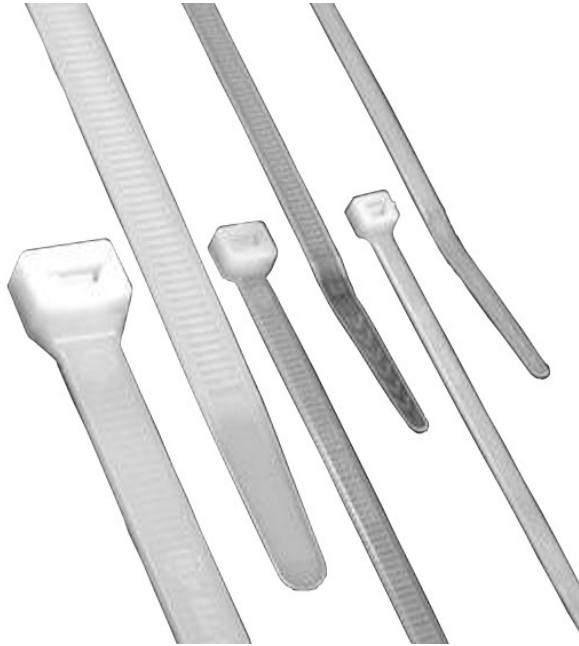

Extra Long Nylon Cable Ties

[]

**Your Price:**
\$79.00**Length:**

36 inch

48 inch +\$16

Prices and specifications are subject to change. Click the link to view the latest information: [Extra Long Nylon Cable Ties](#)

Nylon cable ties are used to affix signs to store shelving, or to connect tags to product. The cable ties are tamper resistant since they must be cut to be removed. Easily adjusted, cable ties are well suited to rapid hand assembly.

Extra long ties are available in 36" and 48" lengths. Sold in packages of 100.

Features

- Ties are made from #6/6 natural nylon.
- 36" long ties are 175 lb. test and have a maximum bundle diameter of 11.25".
- 48" long ties are 175 lb. test and have a maximum bundle diameter of 14.5".
- **Sold in packages of 100.**
- Use for secure, tamper resistant connection of tags to product and to mount signs to shelves, displays, and poles.