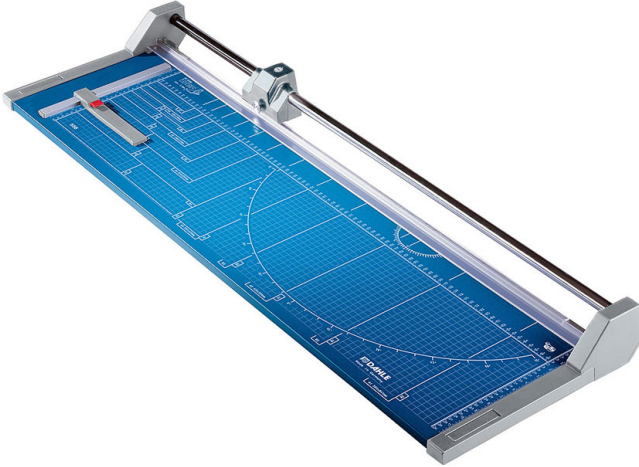

Dahle 556 37-1/2" Rotary Cutter

[Dahle 556]

Your Price: **\$409.00**

Prices and specifications are subject to change. Click the link to view the latest information: [Dahle 556 37-1/2" Rotary Cutter](#)

The **Dahle 556 37-1/2" Professional Rolling Trimmer** can be used to accurately cut photographs, card stock or up to 20 sheets of 20 lb. paper. The transparent clamp secures the item you are cutting while letting you see that you are making the exact cut you want. The self sharpening blades let you cut both directions cleanly without producing jagged edges.

The Dahle 556 self sharpening blades also remove the hassle of dull blades that you have to change. And the ability to wall mount saves space in any office.

Features

- Self-sharpening blade cuts in either direction
- See-through paper clamp
- Sturdy metal base with non-slip rubber feet
- Preprinted grid lines for straight and angle cuts
- Sturdy designed for daily commercial use
- Can be wall mounted
- Optional paper roll holder available
- Optional stand available

Specifications

Cut Length	37-1/2"
Capacity	14 Sheets
Size	45 1/2" x 14"