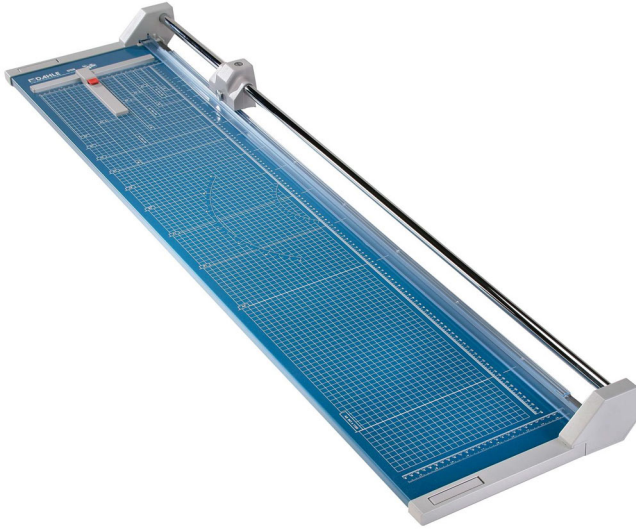

## Dahle 558 51" Rotary Cutter

[Dahle 558]

Your Price: **\$479.00**

Prices and specifications are subject to change. Click the link to view the latest information: [Dahle 558 51" Rotary Cutter](#)

The **Dahle 558 51" Professional Rolling Trimmer** can be used to accurately cut photographs, card stock or up to 20 sheets of 20 lb. paper. The transparent clamp secures the item you are cutting while letting you see that you are making the exact cut you want. The self sharpening blades let you cut both directions cleanly without producing jagged edges.

The Dahle 558 self sharpening blades also remove the hassle of dull blades that you have to change. And the ability to wall mount saves space in any office.

### Features

- Self-sharpening blade cuts in either direction
- See-through paper clamp
- Sturdy metal base with non-slip rubber feet
- Preprinted grid lines for straight and angle cuts
- Sturdy designed for daily commercial use
- Can be wall mounted
- Optional paper roll holder available
- Optional stand available

### Specifications

Cut Length	51"
Capacity	12 Sheets
Size	58 1/2" x 14"