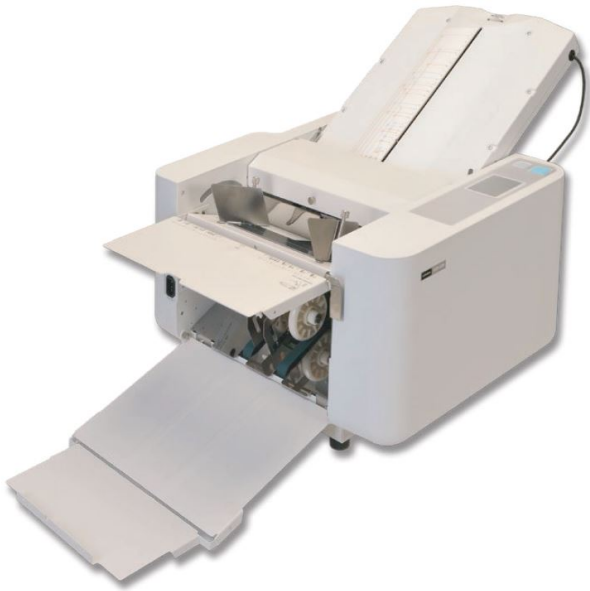

## Ideal/MBM 208J Automatic Folder

[208J]

List Price: \$3,799.00

**Your Price: \$3,799.00**

Prices and specifications are subject to change. Click the link to view the latest information: [Ideal/MBM 208J Automatic Folder](#)

**The MBM 208J is a friction feed manual folder** that sets up easily for a variety of standard and custom folds.

### Features

- 3 roller friction feed system.
- Easy set-up for standard and custom folds.
- Control panel includes LED 4 digit counter with addition and subtraction functions.
- Test button folds 2 sheets for inspection.
- Extended exit tray for neat stacking of folded sheets.
- Automatic conveyor ensures smooth ejection of folded paper.
- Single sheet feeding automatically maintained for different weights of paper.
- Auxiliary paper guide for cross folding.
- Load and unload paper from same side.
- Display alert and audible signal in case of incorrect operation.
- Skew and micro-adjustment dials.
- Quick-release roller system for easy maintenance.

### Specifications

Setup	Manual
Minimum Paper Size	3.5" x 5"
Maximum Paper Size	11" x 17"
Minimum Paper Weight	12
Maximum Paper Weight	80
Folding Speed	Up to 14,400 Sheets per Minute
Fold Types	Z
Fold Types	trifold
Fold Types	cross
Fold Types	double
Fold Types	engineering
Fold Types	gate
Fold Types	half
Paper Input Capacity	500 Sheets of 20#
Paper Feed	Friction
Fold Sets	No
Page Counter	Yes
Power	115 V, 60 Hz
Size	21.5" x 40.6" x 19.7"
Shipping Weight	73 Pounds