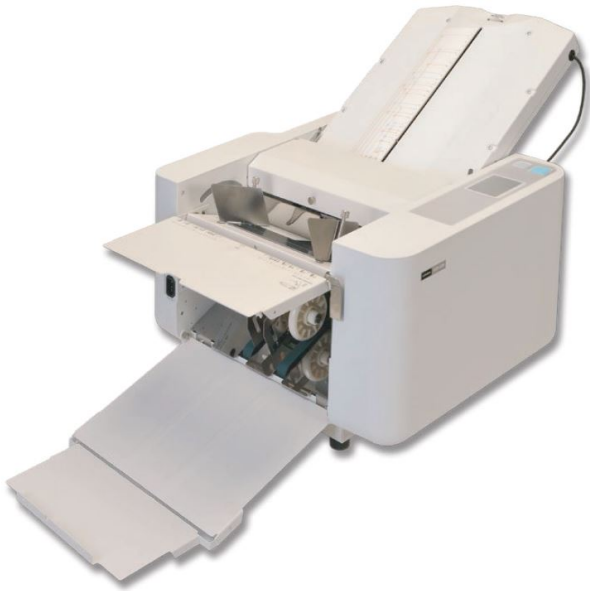

## Ideal/MBM 208J Automatic Folder

[208J]

List Price: \$3,799.00

**Your Price: \$3,799.00**

Prices and specifications are subject to change. Click the link to view the latest information: [Ideal/MBM 208J Automatic Folder](#)

**The MBM 208J is a friction feed manual folder** that sets up easily for a variety of standard and custom folds.

### Features

- 3 roller friction feed system.
- Easy set-up for standard and custom folds.
- Control panel includes LED 4 digit counter with addition and subtraction functions.
- Test button folds 2 sheets for inspection.
- Extended exit tray for neat stacking of folded sheets.
- Automatic conveyor ensures smooth ejection of folded paper.
- Single sheet feeding automatically maintained for different weights of paper.
- Auxiliary paper guide for cross folding.
- Load and unload paper from same side.
- Display alert and audible signal in case of incorrect operation.
- Skew and micro-adjustment dials.
- Quick-release roller system for easy maintenance.

### Specifications

Setup	Manual
Minimum Paper Size	3.5" x 5"
Maximum Paper Size	11" x 17"
Minimum Paper Weight	12
Maximum Paper Weight	80
Folding Speed	Up to 14,400 Sheets per Minute
Fold Types	trifold
Fold Types	cross
Fold Types	double
Fold Types	engineering
Fold Types	gate
Fold Types	half
Fold Types	Z
Paper Input Capacity	500 Sheets of 20#
Paper Feed	Friction
Fold Sets	No
Page Counter	Yes
Power	115 V, 60 Hz
Size	21.5" x 40.6" x 19.7"
Shipping Weight	73 Pounds