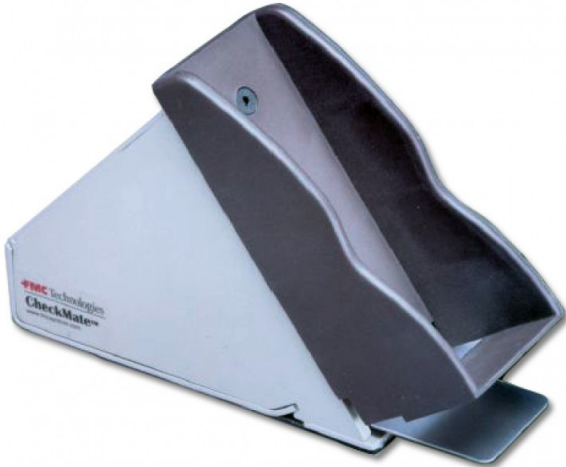

CheckMate Check Jogger

[Checkmate]

List Price: \$520.00
You Save: \$154.05
Your Price: \$365.95

Prices and specifications are subject to change. Click the link to view the latest information: [CheckMate Check Jogger](#)

Small, compact jogger ideal for office use. It weighs 10 pounds and fits wherever needed. Operation is simple with a convenient start/stop bar located on the front of the unit.

Features

- Compact size; perfect for teller stations and small banks
- Fast and efficient operation with adjustable control
- Advanced electromagnetic design; eliminates overheating
- Proven reliability
- Simple operation; no training required
- Self cleaning
- Weight: 9.5 lbs.
- 2x the weight of its competitors
- It stays put on the table and will not move around like inferior copies
- **Perfect For:**
- Checks
- Stocks and bonds
- Payments
- Tab cards
- Time and payroll cards
- Notices
- Receipts
- Invoices
- Statements
- Ledgers
- Contents of envelopes for automatic letter-opening machine

Specifications

Power	115 volt, 60 Hz, 4.0 A
Size	3-3/16" x 10-5/8" x 7"
Shipping Weight	12 Pounds