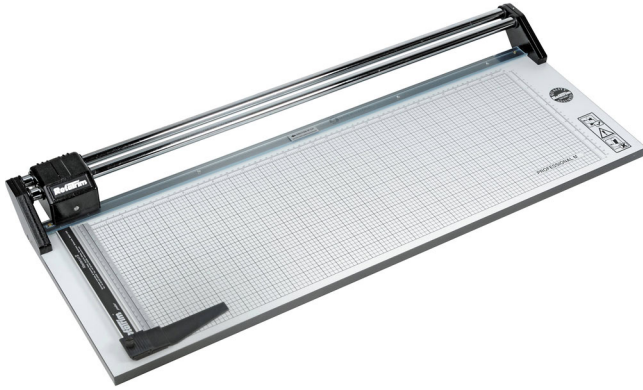

## 36" Rotatrim Rotary Paper Cutter

[M36]

Your Price: **\$559.00**

Prices and specifications are subject to change. Click the link to view the latest information: [36" Rotatrim Rotary Paper Cutter](#)

The **36" Rotatrim Professional (Mastercut)** rotary cutter is one by which all other cutters are judged. Over 250,000 are in use worldwide; in schools, offices, studios and darkrooms, where their sturdy construction is rigorously tested, day-in, day-out. The enclosed cutting blade leaves no way for your fingers to make contact with the blade making it the first choice for safety.

With cut lengths up to 36" The Rotatrim model features unique chromed steel twin guide rails, an all-metal cutting head and end frames "A4+" size indicators and two additional metric/inches scale bars. These Professional cutters are designed to withstand high volume applications and will handle virtually all flexible materials up to 2.0 mm thick

### Features

- Can Cut the following materials in up to 2mm thick; Acetate, Aluminum, Cardboard, Cibachrome, Drafting Film, Hard Board, Heat seal Film, Illustration Board, Lead, Leather, Matte board, Newsprint, Paper, Photo-Film, Polyester Film, Polyprop, Film, Printing Plate, Tissue, Tracing Paper, Vellum, Veneer, Vinyl.
- 36" Cut Length
- Solid Laminated Warp Proof MDF Baseboard
- Can cut paper, photos, and most flexible sheet material up to 2mm thick
- Gridded For Precision Placement of Work

- Clear, Self-Clamping Strip Holds Work Without Sacrificing View-ability
- Precision Side Rule and Cursor
- Hand-Finished Tungsten Steel Blade
- Twin Chrome-Plated Steel Guide Rails
- Fully Enclosed Self-Sharpening Tungsten Blades
- Designed for easy maintenance and a lifetime of trouble-free operation (built to last)
- Part Number: RC RCM36
- Size: 42.5" H x 15.0" W x 3.7" D
- Weight 23 lbs.