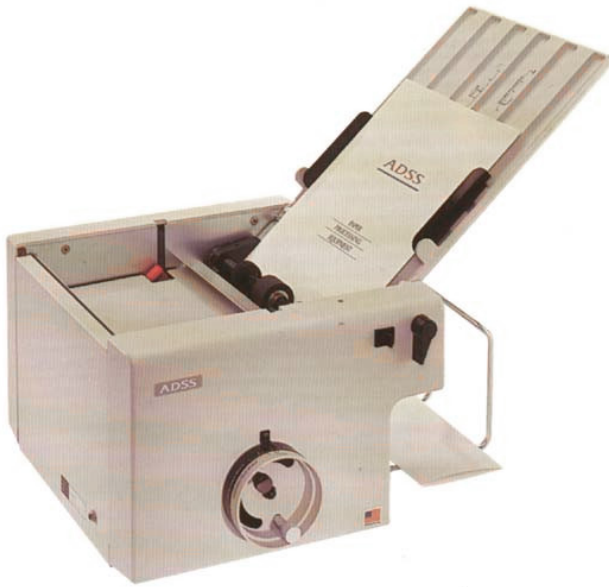

HF200 Simplimatic Paper Folder

[HF200]

List Price: \$1,049.00

You Save: \$150.00

Your Price: \$899.00

Prices and specifications are subject to change. Click the link to view the latest information: [HF200 Simplimatic Paper Folder](#)

Economical, sturdy office duty folder.

Features

- Easy dial-in fold adjuster for your most common folds
- Folds 6" to 14" lengths and 5-3/4" to 8-1/2" widths (14" paper half fold only)
- Folds paper weights 16 to 24# bond
- Automatically feeds up to 150 sheets
- Allows for manual feed of up to 3 sheets, with or without staples
- No fanning of paper needed
- Quiet operation with fully enclosed fold table
- Folds up to 140 sheets per minute
- Conveniently folds up for storage between jobs
- UL, CSA, and FCC approved
- Recommended duty cycle: up to 25,000 folds per month

Specifications

Setup	Dial
Minimum Paper Size	6" x 5-3/4"
Maximum Paper Size	14" x 8-1/2"

Minimum Paper Weight	16
Maximum Paper Weight	24#
Folding Speed	85 Sheets per Minute
Fold Types	custom
Fold Types	half
Fold Types	trifold
Fold Types	Z
Paper Input Capacity	150 Sheets of 20#
Paper Feed	Friction
Fold Sets	3
Page Counter	No
Power	100-240 VAC, 47-63 Hz, 1.5 A
Size	7-3/4"(H) x 12"(W) x 14"(D)
Shipping Weight	26 Pounds