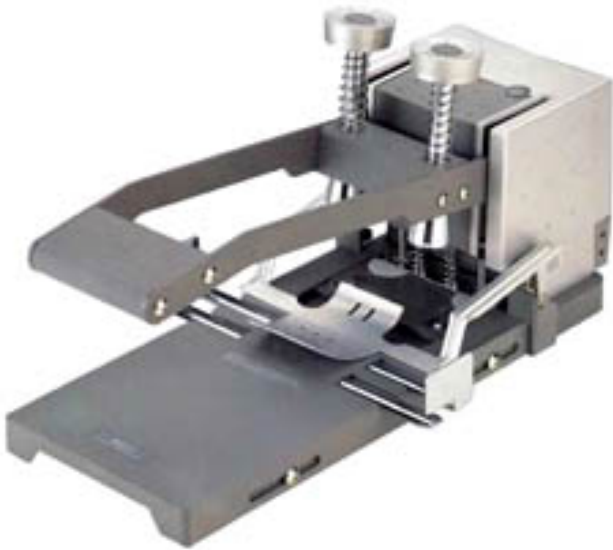

The Duo-35 2 Hole Production Paper Punch

[]

Colors:

Light Gray

Prices and specifications are subject to change. Click the link to view the latest information: [The Duo-35 2 Hole Production Paper Punch](#)

The Duo-35 2 Hole Production Paper Punch has been discontinued. See our [3-Hole Punches](#) index for a complete list of our current products.

The Duo 35 punches up to 350 sheets of 20lb paper. Simple and fast to use the Duo 35 is the perfect solution for production punching.

Features

- HOLLOWED DRILL TECHNOLOGY
- Punches up to 350 sheets
- Adjustable hole spacing from 2 3/4" to 3 1/8"
- Easy hand lever activation
- Auto paper clamp
- 9 5/8" W x 15" D x 8 1/4" H