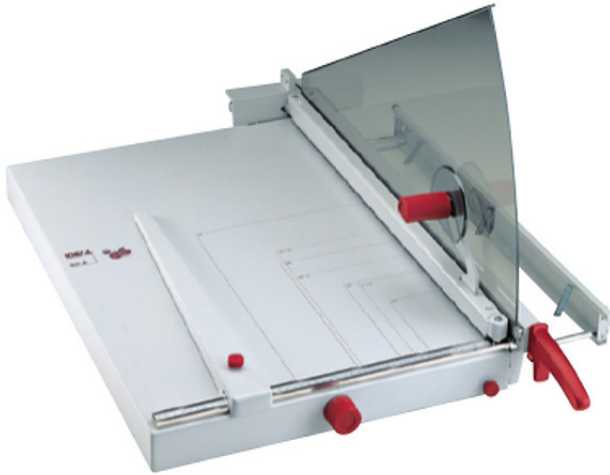

Kutrimmer 1071 28 1/2" Paper Cutting Machine

[]

Your Price: \$1,220.00

Prices and specifications are subject to change. Click the link to view the latest information: [Kutrimmer 1071 28 1/2" Paper Cutting Machine](#)

This deluxe tabletop cutter can easily cut larger sheets and thicker paper.

Features

- Rotary knob with scale for easy and accurate adjustment of front gauge.
- Automatic blade guard covers the blade completely in every position.
- Adjustable front gauge with paper supports and narrow strip cutting device for hairline edge trimming
- Transparent safety guard made of unbreakable plastic for superior safety
- High grade steel blade may be resharpened repeatedly for precise cutting
- Cutting Length: 28 1/2"
- Table Size: 29" x 19 1/4"
- Capacity: Up to 40 sheets.

Specifications

| | |
|-----------------|-----------|
| Shipping Weight | 62 Pounds |
|-----------------|-----------|