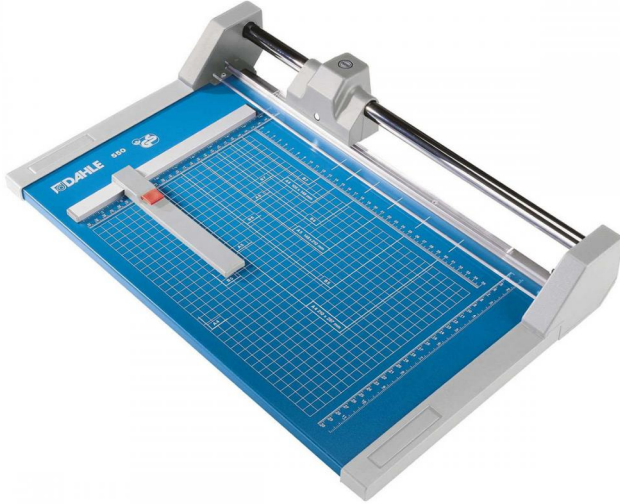

## Dahle 550 14-1/8" Rotary Cutter

[Dahle 550]

Your Price: **\$179.00**

Prices and specifications are subject to change. Click the link to view the latest information: [Dahle 550 14-1/8" Rotary Cutter](#)

The **Dahle 550 14-1/8" Professional Rolling Trimmer** can be used to accurately cut photographs, card stock or up to 20 sheets of 20 lb. paper. The transparent clamp secures the item you are cutting while letting you see that you are making the exact cut you want. The self sharpening blades let you cut both directions cleanly without producing jagged edges.

The Dahle 550 self sharpening blades also remove the hassle of dull blades that you have to change. And the ability to wall mount saves space in any office.

### Features

- Self-sharpening blade cuts in either direction
- See-through paper clamp
- Sturdy metal base with non-slip rubber feet
- Preprinted grid lines for straight and angle cuts
- Sturdy designed for daily commercial use
- Can be wall mounted
- Optional paper roll holder available