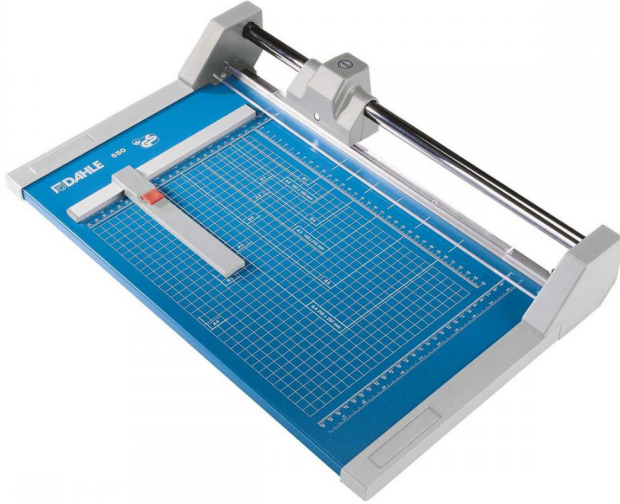

Dahle 550 14-1/8" Rotary Cutter

[Dahle 550]

Your Price: **\$179.00**

Prices and specifications are subject to change. Click the link to view the latest information: [Dahle 550 14-1/8" Rotary Cutter](#)

The **Dahle 550 14-1/8" Professional Rolling Trimmer** can be used to accurately cut photographs, card stock or up to 20 sheets of 20 lb. paper. The transparent clamp secures the item you are cutting while letting you see that you are making the exact cut you want. The self sharpening blades let you cut both directions cleanly without producing jagged edges.

The Dahle 550 self sharpening blades also remove the hassle of dull blades that you have to change. And the ability to wall mount saves space in any office.

Features

- Self-sharpening blade cuts in either direction
- See-through paper clamp
- Sturdy metal base with non-slip rubber feet
- Preprinted grid lines for straight and angle cuts
- Sturdy designed for daily commercial use
- Can be wall mounted
- Optional paper roll holder available

Specifications

Cut Length	14 1/8"
Capacity	20 Sheets
Size	21 3/4" x 14"