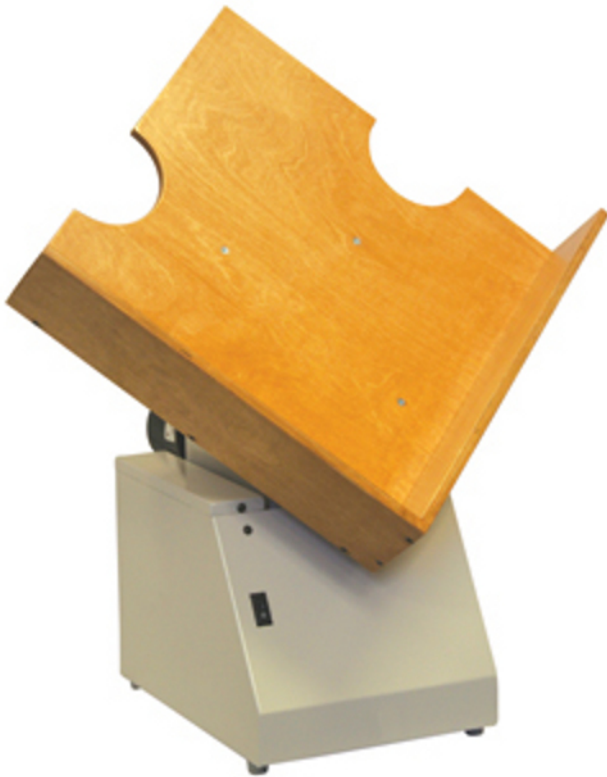

LJ-4 Paper Jogger

[LJ-4]

Your Price: \$1,265.00

Prices and specifications are subject to change. Click the link to view the latest information: [LJ-4 Paper Jogger](#)

Perfectly jogs all forms of paper products.

Features

- Quickly jog all types of paper, up to 11" x 17"
- Table design is easy to load and unload
- Capacity: 500 sheets of 11" x 17" copy paper
- The table is interchangeable with the LJ-6 table

Specifications

Size	15 1/2"(W) x 15 1/2"(H) x 14" (D)
------	-----------------------------------