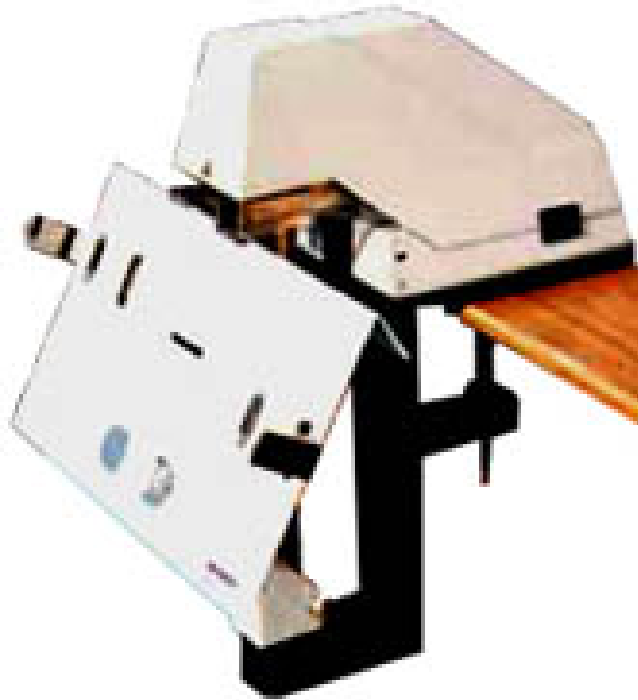

ES-118 Stitchers and Staplers

[]

Prices and specifications are subject to change. Click the link to view the latest information: [ES-118 Stitchers and Staplers](#)

The ES-118 Stitchers and Staplers has been discontinued. See our [Saddle Stitchers & Staplers](#) index for a complete list of our current products.

Features

- Staples up to 20 sheets at a time
- Side paper guides for accurate positioning of sheets to be stapled
- Convenient foot pedal operation
- Staples flat as well as saddle
- Clamps to the edge of a table or to an optional tabletop stand
- Front loading staple cartridge
- Holds 200 1/4" staples
- Uses 6 ga. staples
- Size: 12-3/4"(H) x 10"(W) x 11-1/4"(D)
- Weight: 8 lbs.
- Power: 115 VAC, 60 cHz.
- Shipping Weight: 16 lbs.
- An optional tabletop stand is available