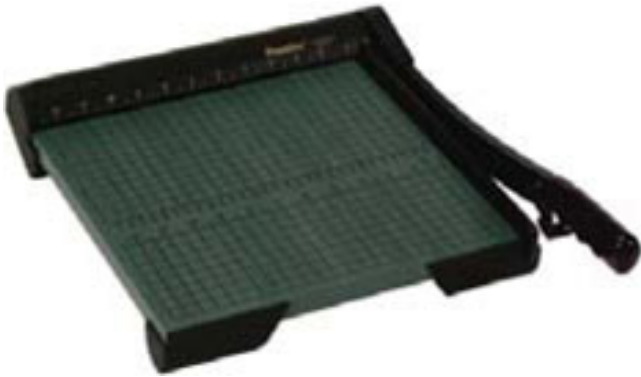

## Martin Yale W12 12" Paper Cutting Machine

[]

List Price: \$140.00

You Save:     \$5.00**Your Price: \$135.00**

Prices and specifications are subject to change. Click the link to view the latest information: [Martin Yale W12 12" Paper Cutting Machine](#)

The **Martin Yale Premier W12 12" Paper Cutter** is a **wood base guillotine paper trimmer** that is designed for multi-purpose paper cutting. It accurately cuts paper, matte board, cardboard, film, tissue, and textiles up to 11-3/4 inches wide.

### Features

- Cutting Length: 12"
- Heavy-duty 3/4" thick wood base.
- Through-hardened steel blade cuts up to 20 sheets at once.
- Accurately cuts paper, matte board, cardboard, film, tissue and textiles.
- Permanent 1/2" grid and dual English and metric rulers help to ensure proper alignment.
- Patented automatic blade latch locks with every cutting motion.
- Finger guard protects entire length of blade.
- Torsion spring prevents blade from accidentally falling during operation.
- Ergonomic soft-grip handle.
- Manufacturers lifetime limited warranty (includes blade), one year on all other components.
- Non-skid rubber feet.
- UPC Code: 0-11991-01200-2

### Specifications

Cut Length	11.75" inches
Capacity	20 sheets
Warranty	Lifetime limited
Power	Manual
Size	13 3/4" x 19" x 3 1/4"