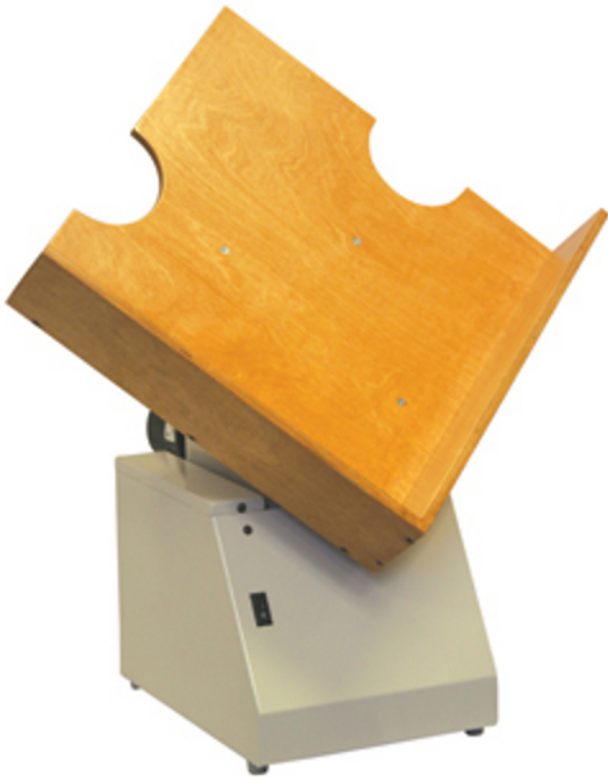

## LJ-4 Paper Jogger

[LJ-4]

**Your Price: \$1,265.00**

Prices and specifications are subject to change. Click the link to view the latest information: [LJ-4 Paper Jogger](#)

**Perfectly jogs** all forms of paper products.

### Features

- Quickly jog all types of paper, up to 11" x 17"
- Table design is easy to load and unload
- Capacity: 500 sheets of 11" x 17" copy paper
- The table is interchangeable with the LJ-6 table

### Specifications

|      |                                   |
|------|-----------------------------------|
| Size | 15 1/2"(W) x 15 1/2"(H) x 14" (D) |
|------|-----------------------------------|