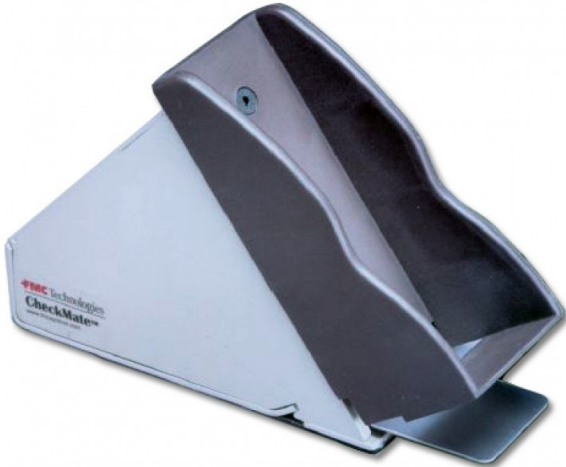

## CheckMate Check Jogger

[Checkmate]

List Price: \$520.00

You Save: \$154.05

**Your Price: \$365.95**

Prices and specifications are subject to change. Click the link to view the latest information: [CheckMate Check Jogger](#)

**Small, compact jogger ideal for office use. It weighs 10 pounds and fits wherever needed.**

Operation is simple with a convenient start/stop bar located on the front of the unit.

### Features

- Compact size; perfect for teller stations and small banks
- Fast and efficient operation with adjustable control
- Advanced electromagnetic design; eliminates overheating
- Proven reliability
- Simple operation; no training required
- Self cleaning
- Weight: 9.5 lbs.
- 2x the weight of its competitors
- It stays put on the table and will not move around like inferior copies
- **Perfect For:**
- Checks
- Stocks and bonds
- Payments
- Tab cards
- Time and payroll cards
- Notices
- Receipts
- Invoices
- Statements
- Ledgers
- Contents of envelopes for automatic letter-opening machine

## Specifications

Power	115 volt, 60 Hz, 4.0 A
Size	3-3/16" x 10-5/8" x 7"
Shipping Weight	12 Pounds