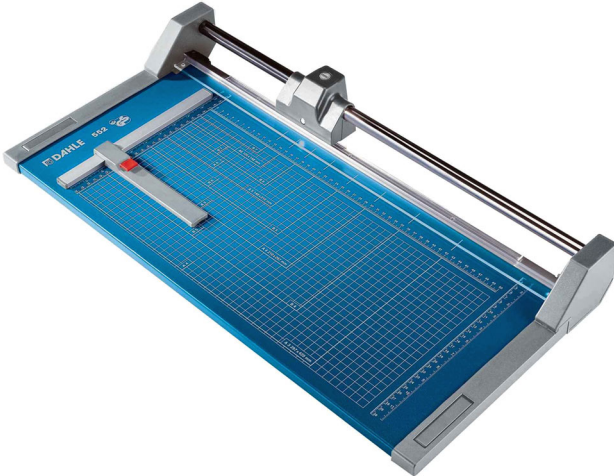

Dahle 552 20-1/8" Rotary Cutter

[Dahle 552]

Your Price: **\$219.00**

Prices and specifications are subject to change. Click the link to view the latest information: [Dahle 552 20-1/8" Rotary Cutter](#)

The **Dahle 552 20-1/8" Professional Rolling Trimmer** can be used to accurately cut photographs, card stock or up to 20 sheets of 20 lb. paper. The transparent clamp secures the item you are cutting while letting you see that you are making the exact cut you want. The self sharpening blades let you cut both directions cleanly without producing jagged edges.

The Dahle 552 self sharpening blades also remove the hassle of dull blades that you have to change. And the ability to wall mount saves space in any office.

Features

- Self-sharpening blade cuts in either direction
- See-through paper clamp
- Sturdy metal base with non-slip rubber feet
- Preprinted grid lines for straight and angle cuts
- Sturdy designed for daily commercial use
- Can be wall mounted
- Optional paper roll holder available

Specifications

Cut Length	20-1/8"
Capacity	20 Sheets
Size	27 3/4" x 14"