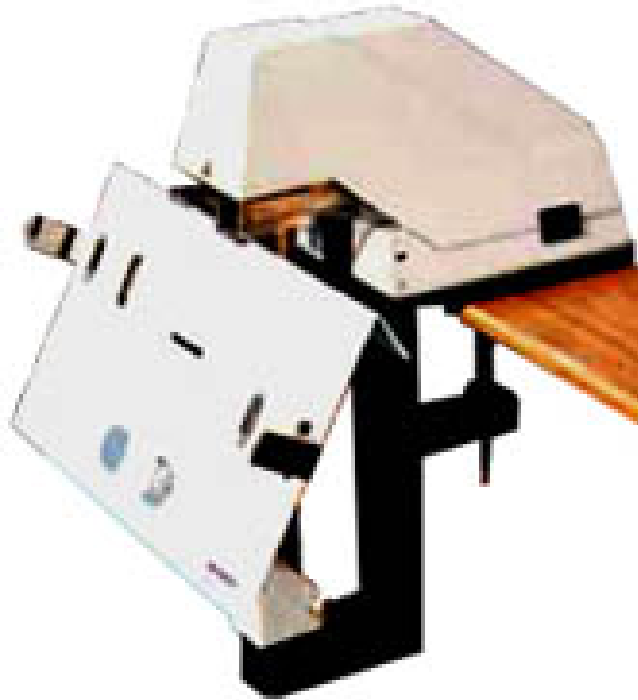

## ES-118 Stitchers and Staplers

[]

Prices and specifications are subject to change. Click the link to view the latest information: [ES-118 Stitchers and Staplers](#)

**The ES-118 Stitchers and Staplers** has been discontinued. See our [Saddle Stitchers & Staplers](#) index for a complete list of our current products.

### Features

- Staples up to 20 sheets at a time
- Side paper guides for accurate positioning of sheets to be stapled
- Convenient foot pedal operation
- Staples flat as well as saddle
- Clamps to the edge of a table or to an optional tabletop stand
- Front loading staple cartridge
- Holds 200 1/4" staples
- Uses 6 ga. staples
- Size: 12-3/4"(H) x 10"(W) x 11-1/4"(D)
- Weight: 8 lbs.
- Power: 115 VAC, 60 cHz.
- Shipping Weight: 16 lbs.
- An optional tabletop stand is available