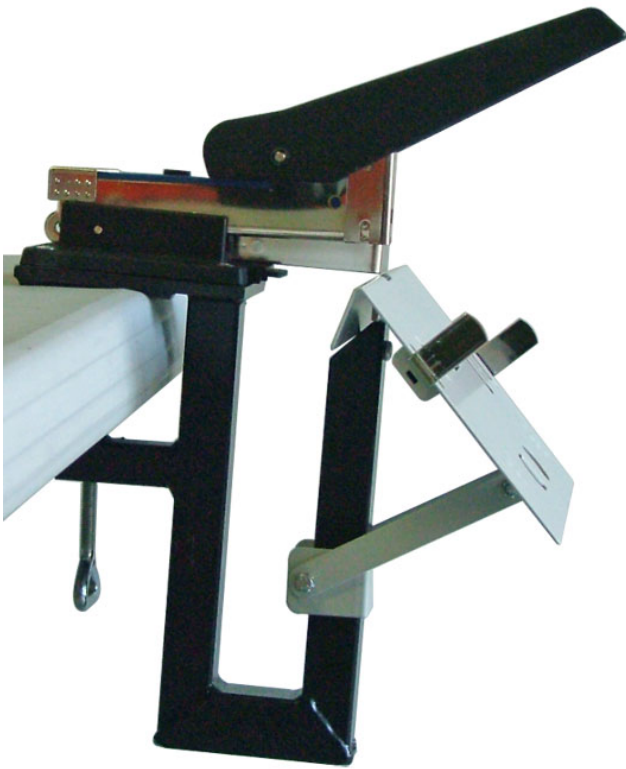

MS-115 Flat and Saddle Stapler

[MS-115]

List Price: \$299.00

You Save: \$40.00

Your Price: \$259.00

Prices and specifications are subject to change. Click the link to view the latest information: [MS-115 Flat and Saddle Stapler](#)

This heavy duty manual saddle stapler changes from saddle to flat quickly and easily. It has the power and convenience to fulfill all your stapling needs.

Features

- Uses 1/4", 5/16", 3/8", & 1/2" staples
- Adjustable paper guides (2) for accurate positioning of booklets
- Powerful lever action
- Converts from flat to saddle in seconds
- Large clamp to attach to the edge of a counter or table

Specifications

Size	14-1/4"(H) x 10"(W) x 11"(D)
------	------------------------------