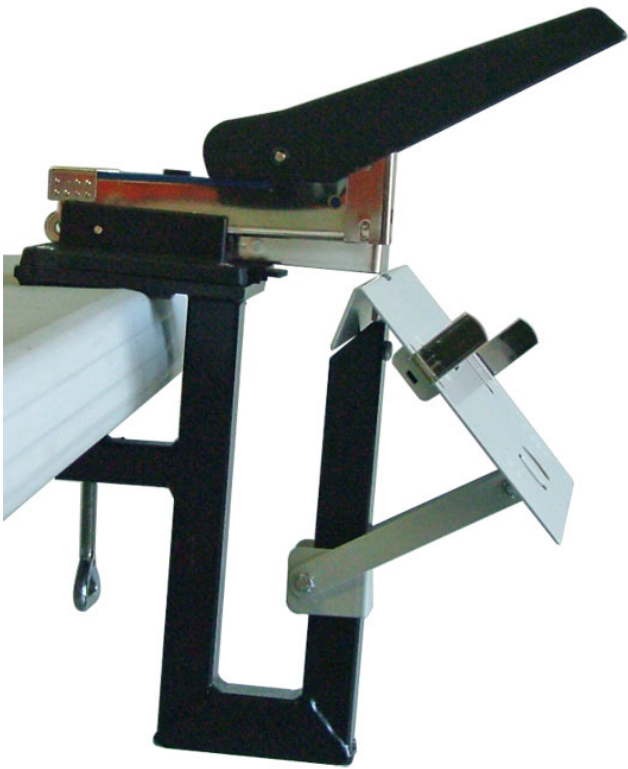

MS-115 Flat and Saddle Stapler

[MS-115]

List Price: \$299.00

You Save: \$40.00

Your Price: \$259.00

Prices and specifications are subject to change. Click the link to view the latest information: [MS-115 Flat and Saddle Stapler](#)

This heavy duty manual saddle stapler changes from saddle to flat quickly and easily. It has the power and convenience to fulfill all your stapling needs.

Features

- Uses 1/4", 5/16", 3/8", & 1/2" staples
- Adjustable paper guides (2) for accurate positioning of booklets
- Powerful lever action
- Converts from flat to saddle in seconds
- Large clamp to attach to the edge of a counter or table

Specifications

Size	14-1/4"(H) x 10"(W) x 11"(D)
------	------------------------------