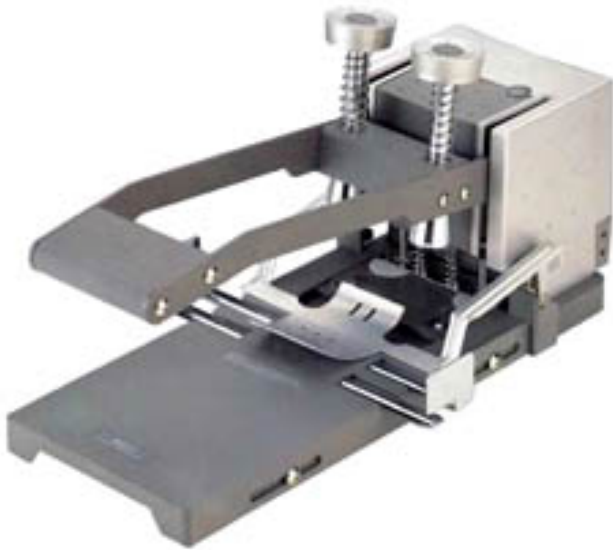

The Duo-35 2 Hole Production Paper Punch

[]

Colors:

Light Gray

Prices and specifications are subject to change. Click the link to view the latest information: [The Duo-35 2 Hole Production Paper Punch](#)

The Duo-35 2 Hole Production Paper Punch has been discontinued. See our [3-Hole Punches](#) index for a complete list of our current products.

The Duo 35 punches up to 350 sheets of 20lb paper. Simple and fast to use the Duo 35 is the perfect solution for production punching.

Features

- HOLLOWED DRILL TECHNOLOGY
- PUNCHES UP TO 350 SHEETS
- ADJUSTABLE HOLE SPACING FROM 2 3/4" TO 3 1/8"
- EASY HAND LEVER ACTIVATION
- AUTO PAPER CLAMP
- 9 5/8" W x 15" D x 8 1/4" H