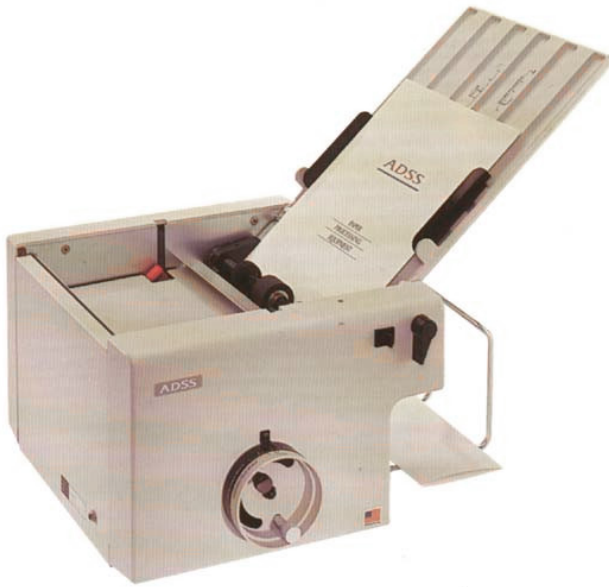

HF200 Simplimatic Paper Folder

[HF200]

List Price: \$1,049.00

You Save: \$150.00

Your Price: \$899.00

Prices and specifications are subject to change. Click the link to view the latest information: [HF200 Simplimatic Paper Folder](#)

Economical, sturdy office duty folder.

Features

- Easy dial-in fold adjuster for your most common folds
- Folds 6" to 14" lengths and 5-3/4" to 8-1/2" widths (14" paper half fold only)
- Folds paper weights 16 to 24# bond
- Automatically feeds up to 150 sheets
- Allows for manual feed of up to 3 sheets, with or without staples
- No fanning of paper needed
- Quiet operation with fully enclosed fold table
- Folds up to 140 sheets per minute
- Conveniently folds up for storage between jobs
- UL, CSA, and FCC approved
- Recommended duty cycle: up to 25,000 folds per month

Specifications

Setup	Dial
Minimum Paper Size	6" x 5-3/4"
Maximum Paper Size	14" x 8-1/2"

Minimum Paper Weight	16
Maximum Paper Weight	24#
Folding Speed	85 Sheets per Minute
Fold Types	half
Fold Types	trifold
Fold Types	Z
Fold Types	custom
Paper Input Capacity	150 Sheets of 20#
Paper Feed	Friction
Fold Sets	3
Page Counter	No
Power	100-240 VAC, 47-63 Hz, 1.5 A
Size	7-3/4"(H) x 12"(W) x 14"(D)
Shipping Weight	26 Pounds