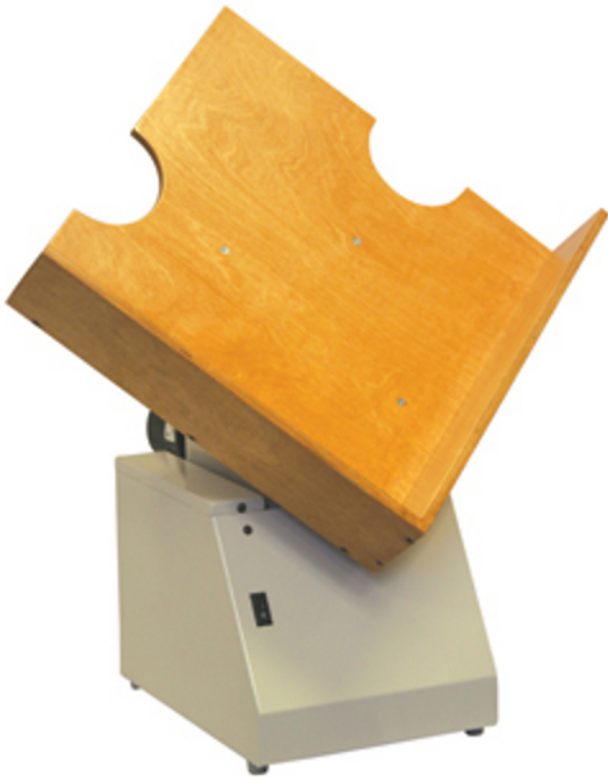

LJ-4 Paper Jogger

[LJ-4]

Your Price: \$1,265.00

Prices and specifications are subject to change. Click the link to view the latest information: [LJ-4 Paper Jogger](#)

Perfectly jogs all forms of paper products.

Features

- Quickly jog all types of paper, up to 11" x 17"
- Table design is easy to load and unload
- Capacity: 500 sheets of 11" x 17" copy paper
- The table is interchangeable with the LJ-6 table

Specifications

Size	15 1/2"(W) x 15 1/2"(H) x 14" (D)
------	-----------------------------------