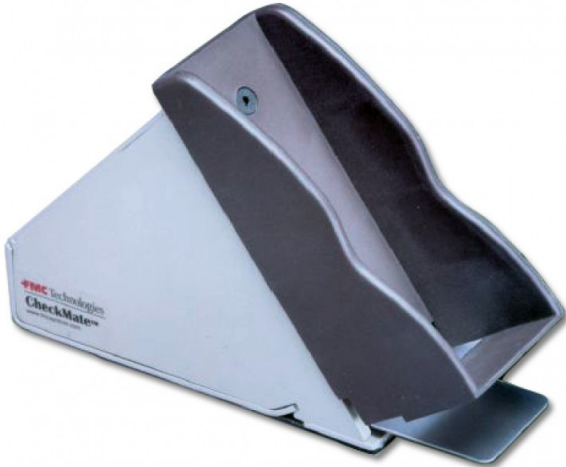

## CheckMate Check Jogger

[Checkmate]

List Price: \$520.00  
You Save: \$154.05  
**Your Price: \$365.95**

Prices and specifications are subject to change. Click the link to view the latest information: [CheckMate Check Jogger](#)

**Small, compact jogger ideal for office use. It weighs 10 pounds and fits wherever needed.** Operation is simple with a convenient start/stop bar located on the front of the unit.

### Features

- Compact size; perfect for teller stations and small banks
- Fast and efficient operation with adjustable control
- Advanced electromagnetic design; eliminates overheating
- Proven reliability
- Simple operation; no training required
- Self cleaning
- Weight: 9.5 lbs.
- 2x the weight of its competitors
- It stays put on the table and will not move around like inferior copies
- **Perfect For:**
- Checks
- Stocks and bonds
- Payments
- Tab cards
- Time and payroll cards
- Notices
- Receipts
- Invoices
- Statements
- Ledgers
- Contents of envelopes for automatic letter-opening machine

## Specifications

Power	115 volt, 60 Hz, 4.0 A
Size	3-3/16" x 10-5/8" x 7"
Shipping Weight	12 Pounds