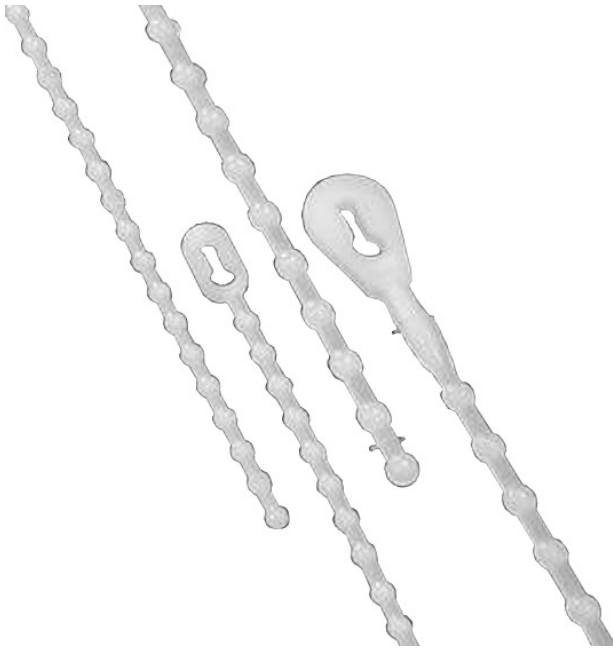

## Plastic Bead Strap

□

**Your Price:**            **\$7.29****Colors:**

Black +\$1.50

Natural

**Length:**

4 inch

8 inch +\$5

Prices and specifications are subject to change. Click the link to view the latest information: [Plastic Bead Strap](#)

The plastic version of the popular metal bead chain, these handy ties are commonly used to attach tags to merchandise. They are easily adjusted, reusable, and can be quickly assembled by hand.

Plastic bead straps can also be used for attaching signs to a variety of mounts and hangers. They are available in black or natural white and in two lengths.

**Features**

- Straps are made from #6/6 nylon.
- Straps are available in 4" and 8" lengths.
- Straps are available in natural nylon and black.
- Sold in packages of 100.
- Use to connect tags or signs to product or to shelving.
- Easily installed and adjusted.
- Straps are reusable.