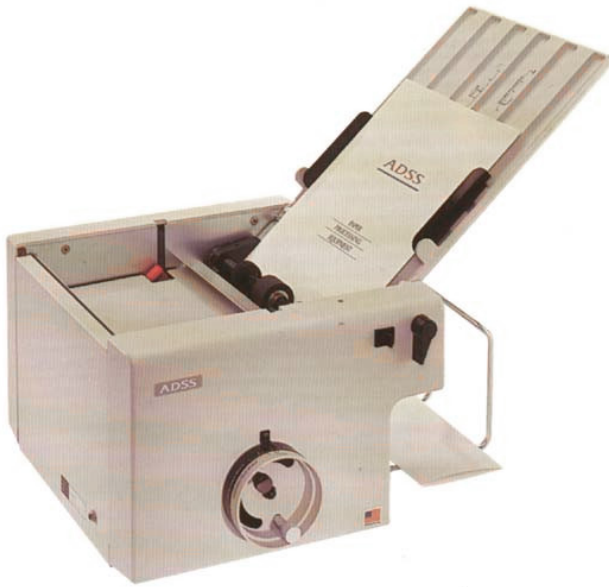

HF200 Simplimatic Paper Folder

[HF200]

List Price: \$1,049.00

You Save: \$150.00

Your Price: \$899.00

Prices and specifications are subject to change. Click the link to view the latest information: [HF200 Simplimatic Paper Folder](#)

Economical, sturdy office duty folder.

Features

- Easy dial-in fold adjuster for your most common folds
- Folds 6" to 14" lengths and 5-3/4" to 8-1/2" widths (14" paper half fold only)
- Folds paper weights 16 to 24# bond
- Automatically feeds up to 150 sheets
- Allows for manual feed of up to 3 sheets, with or without staples
- No fanning of paper needed
- Quiet operation with fully enclosed fold table
- Folds up to 140 sheets per minute
- Conveniently folds up for storage between jobs
- UL, CSA, and FCC approved
- Recommended duty cycle: up to 25,000 folds per month

Specifications

Setup	Dial
Minimum Paper Size	6" x 5-3/4"
Maximum Paper Size	14" x 8-1/2"

Minimum Paper Weight	16
Maximum Paper Weight	24#
Folding Speed	85 Sheets per Minute
Fold Types	trifold
Fold Types	Z
Fold Types	custom
Fold Types	half
Paper Input Capacity	150 Sheets of 20#
Paper Feed	Friction
Fold Sets	3
Page Counter	No
Power	100-240 VAC, 47-63 Hz, 1.5 A
Size	7-3/4"(H) x 12"(W) x 14"(D)
Shipping Weight	26 Pounds