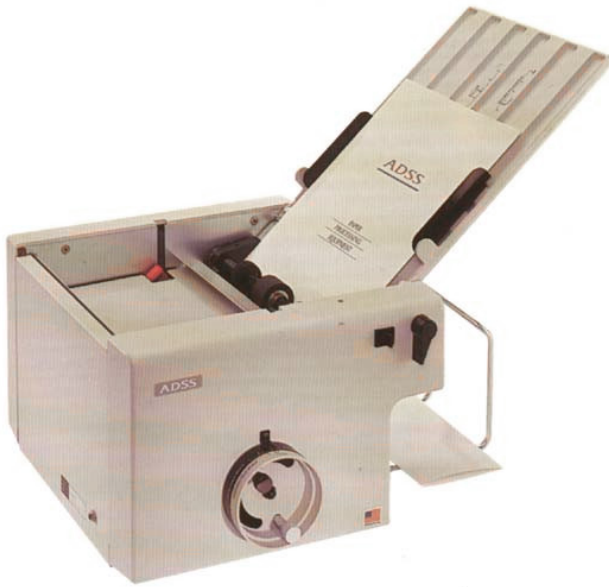

## HF200 Simplimatic Paper Folder

[HF200]

List Price: \$1,049.00

You Save: \$150.00

**Your Price: \$899.00**

Prices and specifications are subject to change. Click the link to view the latest information: [HF200 Simplimatic Paper Folder](#)

**Economical, sturdy office duty folder.**

### Features

- Easy dial-in fold adjuster for your most common folds
- Folds 6" to 14" lengths and 5-3/4" to 8-1/2" widths (14" paper half fold only)
- Folds paper weights 16 to 24# bond
- Automatically feeds up to 150 sheets
- Allows for manual feed of up to 3 sheets, with or without staples
- No fanning of paper needed
- Quiet operation with fully enclosed fold table
- Folds up to 140 sheets per minute
- Conveniently folds up for storage between jobs
- UL, CSA, and FCC approved
- Recommended duty cycle: up to 25,000 folds per month

### Specifications

Setup	Dial
Minimum Paper Size	6" x 5-3/4"
Maximum Paper Size	14" x 8-1/2"

Minimum Paper Weight	16
Maximum Paper Weight	24#
Folding Speed	85 Sheets per Minute
Fold Types	Z
Fold Types	custom
Fold Types	half
Fold Types	trifold
Paper Input Capacity	150 Sheets of 20#
Paper Feed	Friction
Fold Sets	3
Page Counter	No
Power	100-240 VAC, 47-63 Hz, 1.5 A
Size	7-3/4"(H) x 12"(W) x 14"(D)
Shipping Weight	26 Pounds