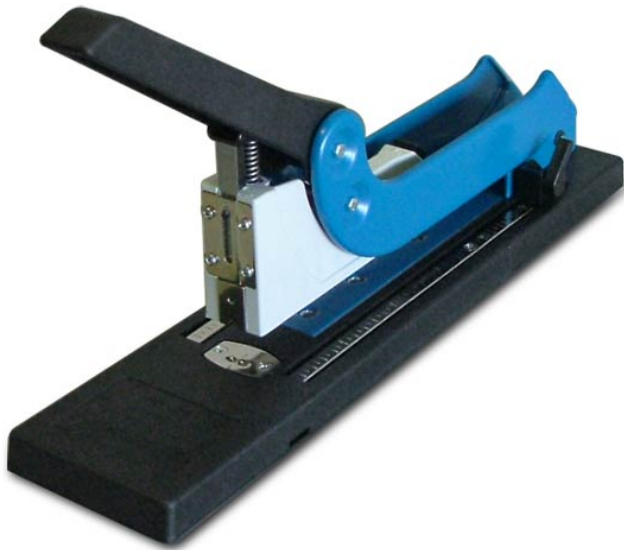

W117L Skrebba Heavy Duty Stapler DISCONTINUED

[W117L]

Your Price: **\$198.00**

Prices and specifications are subject to change. Click the link to view the latest information: [W117L Skrebba Heavy Duty Stapler DISCONTINUED](#)

The W117L Heavy Duty Stapler can staple up to 150 sheets at a time. This heavy duty paper stapler comes with a sturdy design and fully adjustable 10" throat depth.

Features

- Long reach with a fully adjustable 10" throat depth
- Binds up to 150 sheets at a time
- Powerful manual lever action
- Push button front loading
- Dual stops adjust from 1/8" to 10"