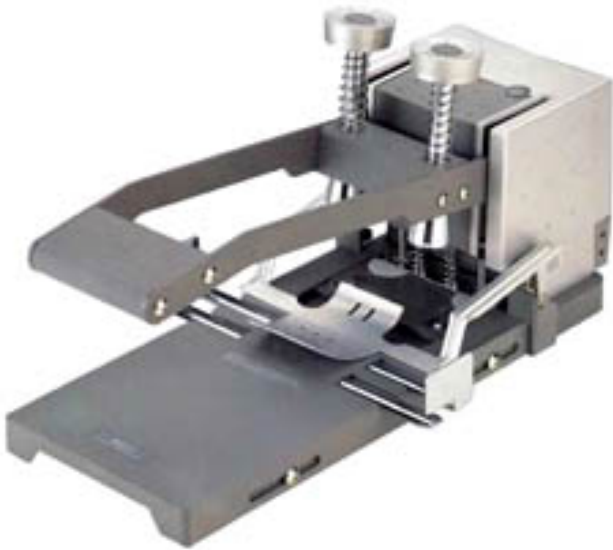

The Duo-35 2 Hole Production Paper Punch

[]

Colors:

Light Gray

Prices and specifications are subject to change. Click the link to view the latest information: [The Duo-35 2 Hole Production Paper Punch](#)

The Duo-35 2 Hole Production Paper Punch has been discontinued. See our [3-Hole Punches](#) index for a complete list of our current products.

The Duo 35 punches up to 350 sheets of 20lb paper. Simple and fast to use the Duo 35 is the perfect solution for production punching.

Features

- HOLLOWED DRILL TECHNOLOGY
- PUNCHES UP TO 350 SHEETS
- ADJUSTABLE HOLE SPACING FROM 2 3/4" TO 3 1/8"
- EASY HAND LEVER ACTIVATION
- AUTO PAPER CLAMP
- 9 5/8" W x 15" D x 8 1/4" H