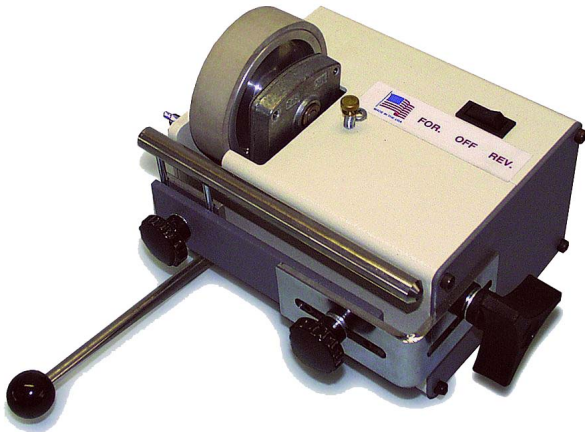

## OD4300 Coil Inserter

[OD4300]

Prices and specifications are subject to change. Click the link to view the latest information: [OD4300 Coil Inserter](#)

**OD4300 coil inserter** for the OD series of universal punch and bind machines.

### Features

- Motorized wheel inserts coil with ease
- Binds up to 1" diameter coil
- Lexan coil insertion guide helps coil spin smoothly through the document
- Natural rubber drive wheel will not mar coil finish
- Coil guide and mandrel (not shown) to quickly align the coil for easy insertion
- Reverse switch for easy removal of coil
- Top and side document guides to quickly align pages for binding (not shown)
- All metal construction
- Mounts on the OD4000 electric punch
- Mounts on the OD4800 manual punch
- Mounts on the OD3500 binding station