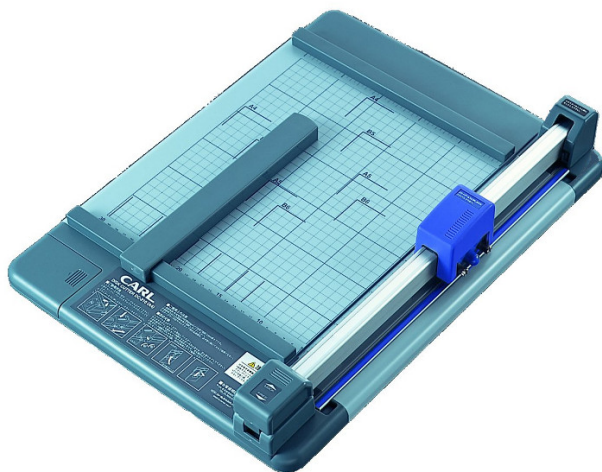

## DC 220 Perf & Score Cutter

[DC 220]

Prices and specifications are subject to change. Click the link to view the latest information: [DC 220 Perf & Score Cutter](#)

The DC 220 has been discontinued. It is replaced by the [DC-220N](#).

Unit includes Perf Blade. Scoring Blade is an additional cost. - Please call