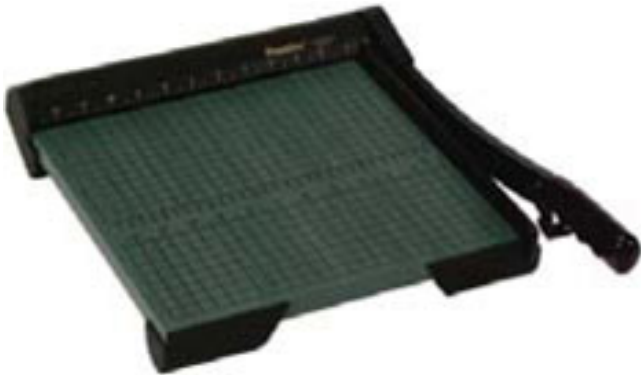

## Martin Yale W12 12" Paper Cutting Machine

[]

List Price: \$140.00

You Save:     \$5.00**Your Price: \$135.00**

Prices and specifications are subject to change. Click the link to view the latest information: [Martin Yale W12 12" Paper Cutting Machine](#)

The **Martin Yale Premier W12 12" Paper Cutter** is a **wood base guillotine paper trimmer** that is designed for multi-purpose paper cutting. It accurately cuts paper, matte board, cardboard, film, tissue, and textiles up to 11-3/4 inches wide.

### Features

- Cutting Length: 12"
- Heavy-duty 3/4" thick wood base.
- Through-hardened steel blade cuts up to 20 sheets at once.
- Accurately cuts paper, matte board, cardboard, film, tissue and textiles.
- Permanent 1/2" grid and dual English and metric rulers help to ensure proper alignment.
- Patented automatic blade latch locks with every cutting motion.
- Finger guard protects entire length of blade.
- Torsion spring prevents blade from accidentally falling during operation.
- Ergonomic soft-grip handle.
- Manufacturers lifetime limited warranty (includes blade), one year on all other components.
- Non-skid rubber feet.
- UPC Code: 0-11991-01200-2

### Specifications

Cut Length	11.75" inches
Capacity	20 sheets
Warranty	Lifetime limited
Power	Manual
Size	13 3/4" x 19" x 3 1/4"