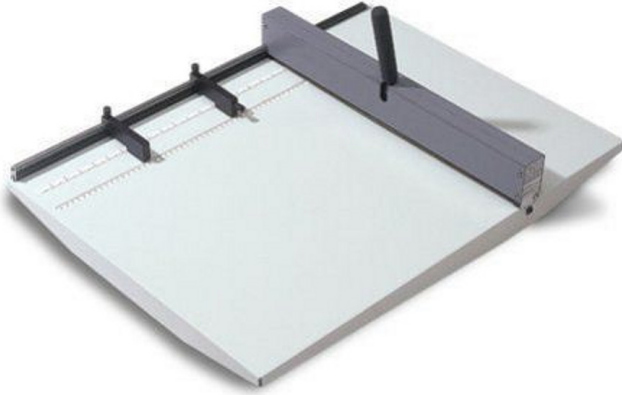

DocuCrease 35 - 14" Score & Crease Machine

[DC35]

List Price: \$825.00
You Save: \$27.00
Your Price: \$798.00

Prices and specifications are subject to change. Click the link to view the latest information: [DocuCrease 35 - 14" Score & Crease Machine](#)

The DocuCrease 35 has been discontinued. We recommend the [CR818 Manual Creaser](#) instead.

The DocuCrease 35 can score up to 14 in length. The DocuCrease 35 is designed to score/crease documents or prints that can be damaged easily due to cracking of printed ink. The score/crease is applied by pressure rather than a rotary method, which can allow cracking, tearing or tracking. This manual tabletop machine requires very little effort to pull down the handle for a precise crease. The DocuCrease 35 is configured for either left or right-handed operation and is ideal for any application that requires a perfect score, including greeting cards, etc.

Features

- Max Sheet Width: 14"
- Max Paper Weight: up to 12 pt. cover
- Max Score Length: 14"
- Min Score Length: 1"