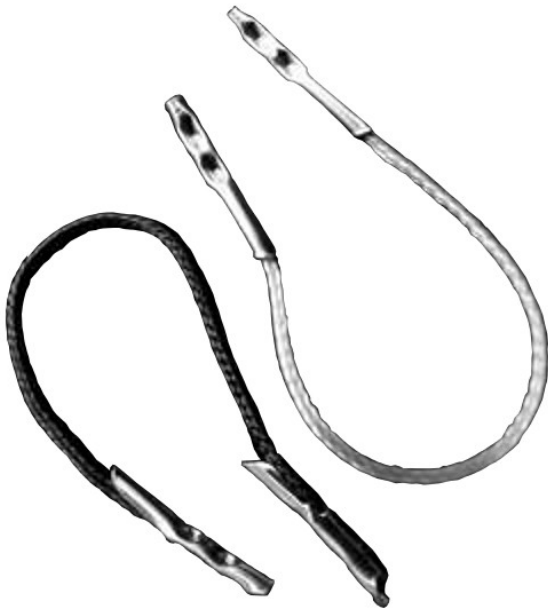

Barbed String

[]

Your Price: **\$11.95**

Colors:

Black
White

Length:

1 inch
2 inch
3 inch
6 inch +\$0.35
9 inch +\$2.30
12 inch +\$2.30

Prices and specifications are subject to change. Click the link to view the latest information: [Barbed String](#)

Barbed strings are most often used in light-weight sign hanging and with mobiles. They can also be used to connect multiple sign panels to each other. This barbed string is available in black or white, and in lengths from one to twelve inches.

Features

- Available with black or white polyester string.
- 1", 2", 3", 6", 9" and 12" stock lengths.
- Metal barbs on both ends.
- Additional lengths and elastic string are available as custom orders.
- Use for quick connection of multiple sign and mobile panels.
- Use when sign movement is desired, such as with mobiles.
- Barbed ends slip easily into pre-drilled or punched holes on your sign panels, then turn 90° to hold the panels in place.
- Sold in packages of **100** only.