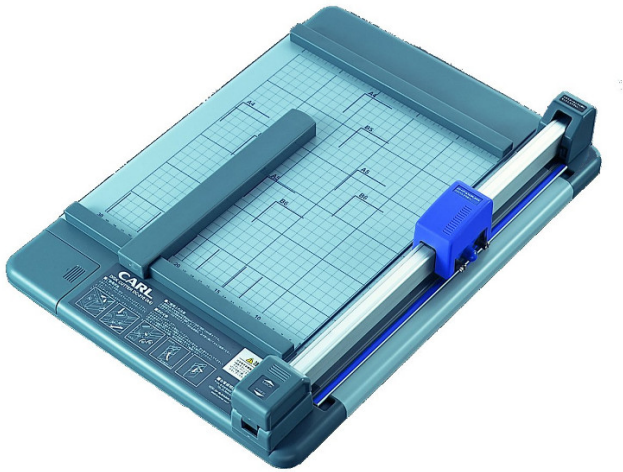

DC 238 Perf & Score Cutter

[DC 238]

Prices and specifications are subject to change. Click the link to view the latest information: [DC 238 Perf & Score Cutter](#)

The DC 238 is discontinued. It has been replaced by [the DC-238N](#).