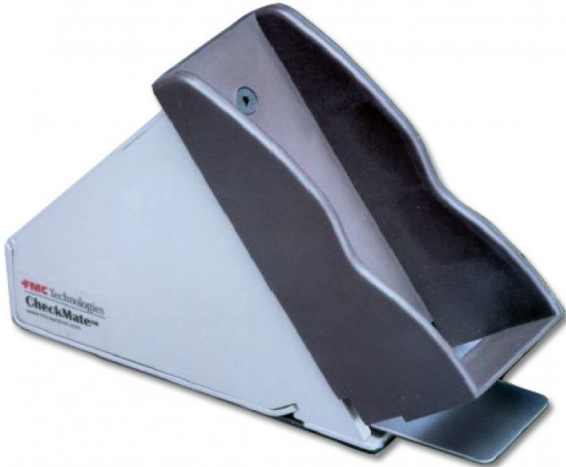

CheckMate Check Jogger

[Checkmate]

List Price: \$520.00
You Save: \$154.05
Your Price: \$365.95

Prices and specifications are subject to change. Click the link to view the latest information: [CheckMate Check Jogger](#)

Small, compact jogger ideal for office use. It weighs 10 pounds and fits wherever needed. Operation is simple with a convenient start/stop bar located on the front of the unit.

Features

- Compact size; perfect for teller stations and small banks
- Fast and efficient operation with adjustable control
- Advanced electromagnetic design; eliminates overheating
- Proven reliability
- Simple operation; no training required
- Self cleaning
- Weight: 9.5 lbs.
- 2x the weight of its competitors
- It stays put on the table and will not move around like inferior copies
- **Perfect For:**
- Checks
- Stocks and bonds
- Payments
- Tab cards
- Time and payroll cards
- Notices
- Receipts
- Invoices
- Statements
- Ledgers
- Contents of envelopes for automatic letter-opening machine