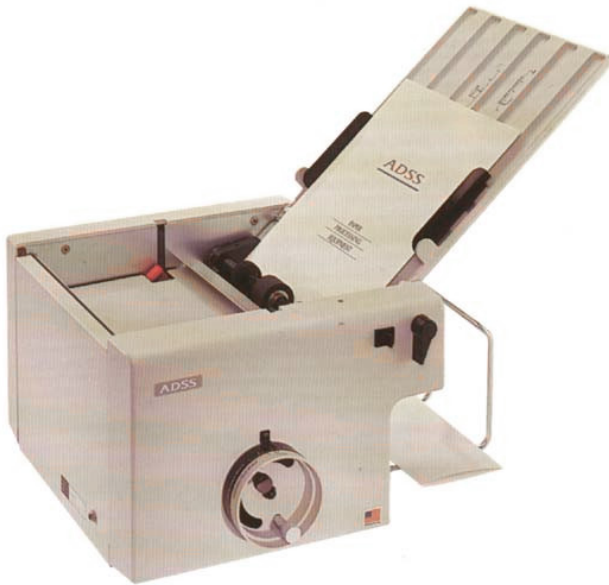

HF200 Simplimatic Paper Folder

[HF200]

List Price: \$1,049.00

You Save: \$150.00

Your Price: \$899.00

Prices and specifications are subject to change. Click the link to view the latest information: [HF200 Simplimatic Paper Folder](#)

Economical, sturdy office duty folder.

Features

- Easy dial-in fold adjuster for your most common folds
- Folds 6" to 14" lengths and 5-3/4" to 8-1/2" widths (14" paper half fold only)
- Folds paper weights 16 to 24# bond
- Automatically feeds up to 150 sheets
- Allows for manual feed of up to 3 sheets, with or without staples
- No fanning of paper needed
- Quiet operation with fully enclosed fold table
- Folds up to 140 sheets per minute
- Conveniently folds up for storage between jobs
- UL, CSA, and FCC approved
- Recommended duty cycle: up to 25,000 folds per month

Specifications

Setup	Dial
Minimum Paper Size	6" x 5-3/4"
Maximum Paper Size	14" x 8-1/2"

Minimum Paper Weight	16
Maximum Paper Weight	24#
Folding Speed	85 Sheets per Minute
Fold Types	Z
Fold Types	custom
Fold Types	half
Fold Types	trifold
Paper Input Capacity	150 Sheets of 20#
Paper Feed	Friction
Fold Sets	3
Page Counter	No
Power	100-240 VAC, 47-63 Hz, 1.5 A
Size	7-3/4"(H) x 12"(W) x 14"(D)
Shipping Weight	26 Pounds