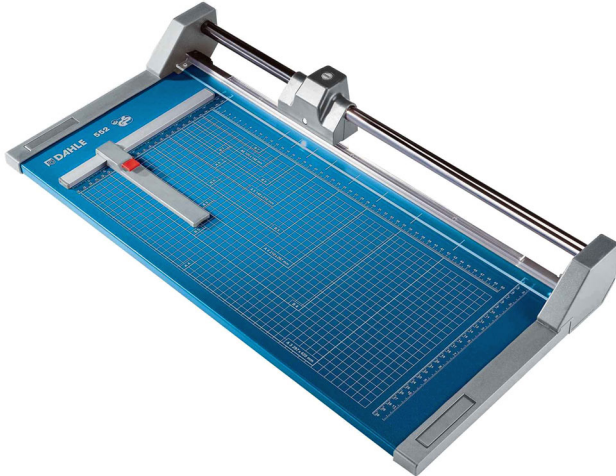

Dahle 552 20-1/8" Rotary Cutter

[Dahle 552]

Your Price: **\$219.00**

Prices and specifications are subject to change. Click the link to view the latest information: [Dahle 552 20-1/8" Rotary Cutter](#)

The **Dahle 552 20-1/8" Professional Rolling Trimmer** can be used to accurately cut photographs, card stock or up to 20 sheets of 20 lb. paper. The transparent clamp secures the item you are cutting while letting you see that you are making the exact cut you want. The self sharpening blades let you cut both directions cleanly without producing jagged edges.

The Dahle 552 self sharpening blades also remove the hassle of dull blades that you have to change. And the ability to wall mount saves space in any office.

Features

- Self-sharpening blade cuts in either direction
- See-through paper clamp
- Sturdy metal base with non-slip rubber feet
- Preprinted grid lines for straight and angle cuts
- Sturdy designed for daily commercial use
- Can be wall mounted
- Optional paper roll holder available

Specifications

Cut Length	20-1/8"
Capacity	20 Sheets
Size	27 3/4" x 14"