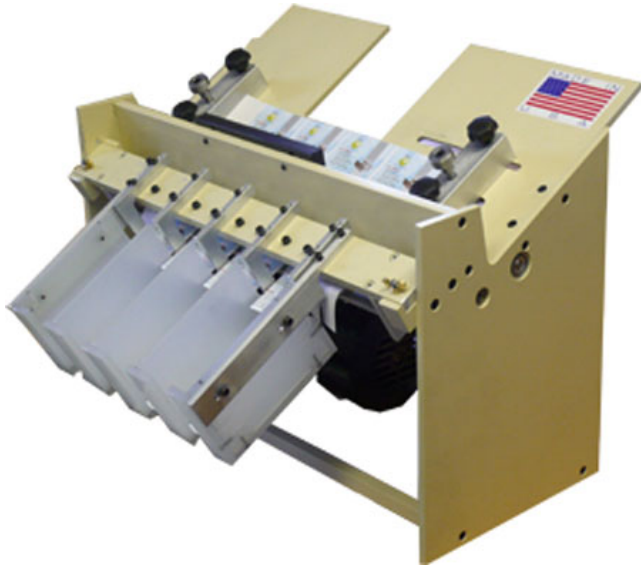

## GC2000M Full Bleed, Gutter Cut Card Cutter

[GC2000M]

Prices and specifications are subject to change. Click the link to view the latest information: [GC2000M Full Bleed, Gutter Cut Card Cutter](#)

**The GC2000M Full Bleed, Gutter Cut Card Cutter** has been Discontinued and replaced by the [HS-3000-GC Gutter Cut Business Card Slitter](#)

See our [Business Card Slitters index](#) for a complete list of our current machine models.

**The GC2000M tabletop multifunction card slitter can slit full bleed cards quickly and accurately in two simple passes.** Align the sheets with the guides and flip the switch, Its that easy to slit.

### Features

- 12 up format for full bleed, gutter cut business cards on 9" x 12" sheet
- 8 up format for full bleed, gutter cut business cards on 8½" x 11" sheet
- Up to 100 lb cover stock
- Continuous feeding up to ¾" high stack
- Maintenance free with self-sharpening blades
- Up to 350 cards per minute
- Manufactured in the USA
- Special perforating module available
- Special scoring module available