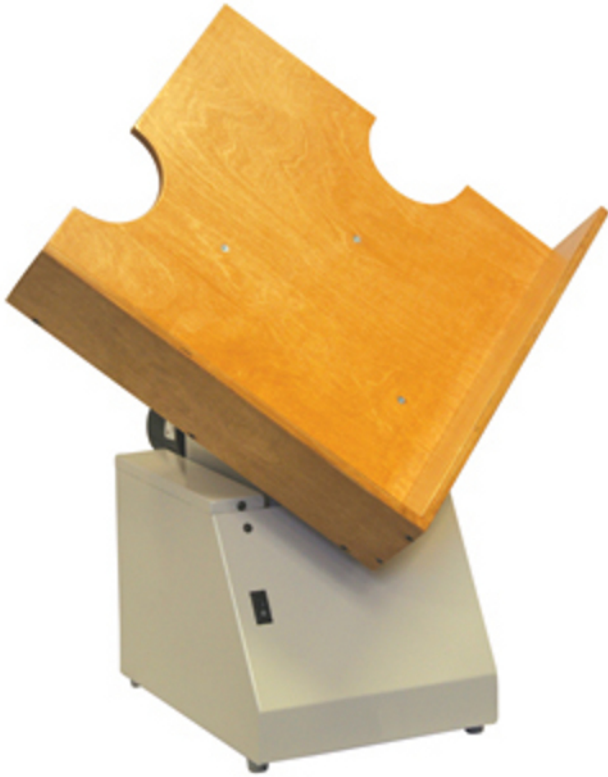

## LJ-4 Paper Jogger

[LJ-4]

**Your Price: \$1,265.00**

Prices and specifications are subject to change. Click the link to view the latest information: [LJ-4 Paper Jogger](#)

**Perfectly jogs** all forms of paper products.

### Features

- Quickly jog all types of paper, up to 11" x 17"
- Table design is easy to load and unload
- Capacity: 500 sheets of 11" x 17" copy paper
- The table is interchangeable with the LJ-6 table

### Specifications

Size	15 1/2"(W) x 15 1/2"(H) x 14" (D)
------	-----------------------------------