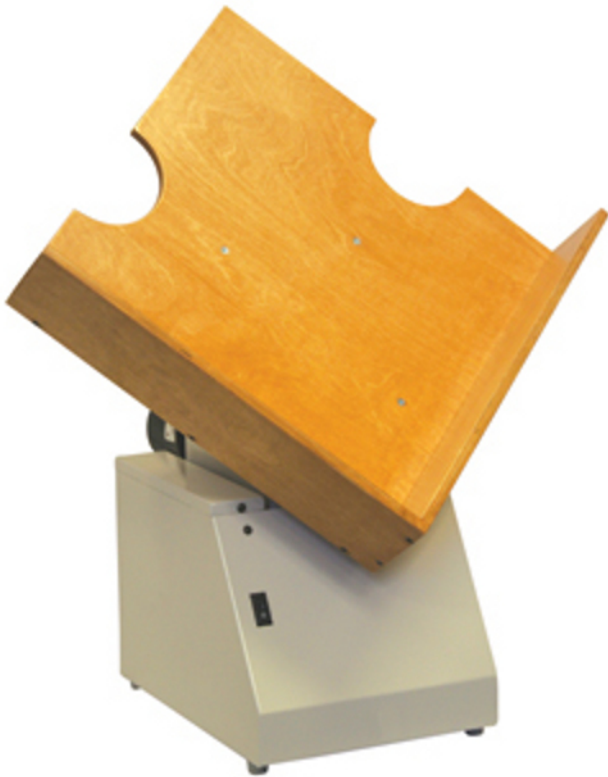

## LJ-4 Paper Jogger

[LJ-4]

**Your Price: \$1,265.00**

Prices and specifications are subject to change. Click the link to view the latest information: [LJ-4 Paper Jogger](#)

**Perfectly jogs** all forms of paper products.

### Features

- Quickly jog all types of paper, up to 11" x 17"
- Table design is easy to load and unload
- Capacity: 500 sheets of 11" x 17" copy paper
- The table is interchangeable with the LJ-6 table

### Specifications

Size	15 1/2"(W) x 15 1/2"(H) x 14" (D)
------	-----------------------------------