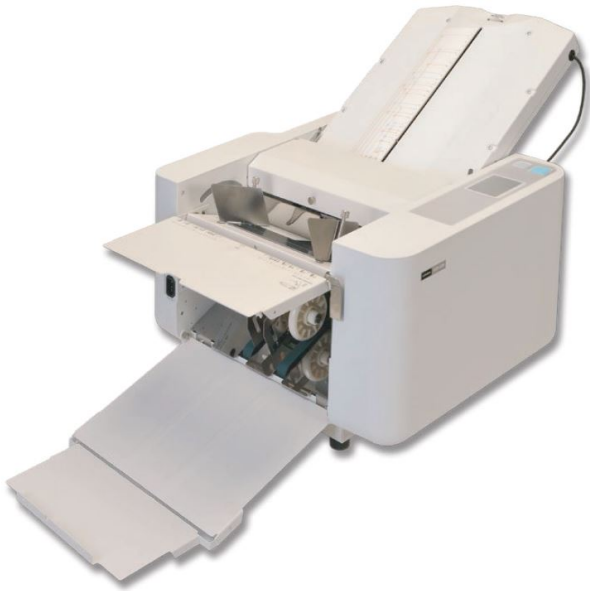

## Ideal/MBM 208J Automatic Folder

[208J]

List Price: \$3,799.00

**Your Price: \$3,799.00**

Prices and specifications are subject to change. Click the link to view the latest information: [Ideal/MBM 208J Automatic Folder](#)

**The MBM 208J is a friction feed manual folder** that sets up easily for a variety of standard and custom folds.

### Features

- 3 roller friction feed system.
- Easy set-up for standard and custom folds.
- Control panel includes LED 4 digit counter with addition and subtraction functions.
- Test button folds 2 sheets for inspection.
- Extended exit tray for neat stacking of folded sheets.
- Automatic conveyor ensures smooth ejection of folded paper.
- Single sheet feeding automatically maintained for different weights of paper.
- Auxiliary paper guide for cross folding.
- Load and unload paper from same side.
- Display alert and audible signal in case of incorrect operation.
- Skew and micro-adjustment dials.
- Quick-release roller system for easy maintenance.

### Specifications

Setup	Manual
Minimum Paper Size	3.5" x 5"
Maximum Paper Size	11" x 17"
Minimum Paper Weight	12
Maximum Paper Weight	80
Folding Speed	Up to 14,400 Sheets per Minute
Fold Types	half
Fold Types	Z
Fold Types	trifold
Fold Types	cross
Fold Types	double
Fold Types	engineering
Fold Types	gate
Paper Input Capacity	500 Sheets of 20#
Paper Feed	Friction
Fold Sets	No
Page Counter	Yes
Power	115 V, 60 Hz
Size	21.5" x 40.6" x 19.7"
Shipping Weight	73 Pounds