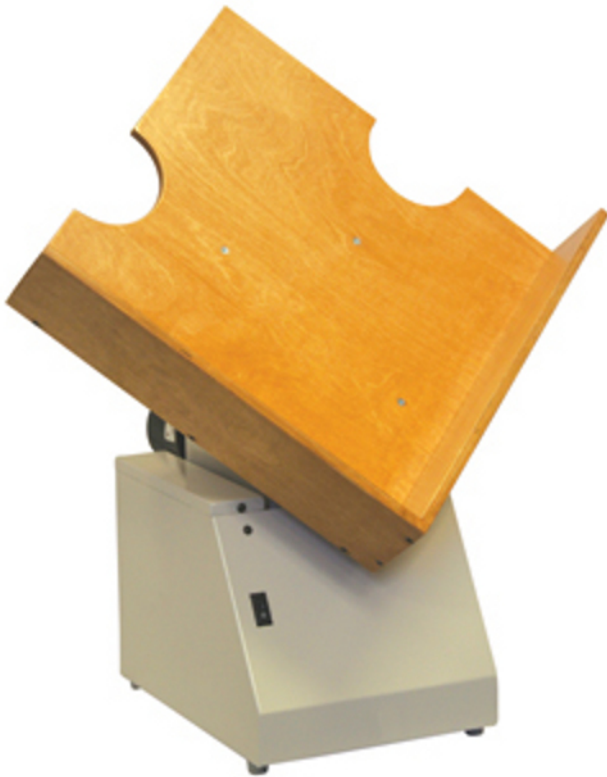

## LJ-4 Paper Jogger

[LJ-4]

**Your Price: \$1,265.00**

Prices and specifications are subject to change. Click the link to view the latest information: [LJ-4 Paper Jogger](#)

**Perfectly jogs** all forms of paper products.

### Features

- Quickly jog all types of paper, up to 11" x 17"
- Table design is easy to load and unload
- Capacity: 500 sheets of 11" x 17" copy paper
- The table is interchangeable with the LJ-6 table

### Specifications

Size	15 1/2"(W) x 15 1/2"(H) x 14" (D)
------	-----------------------------------