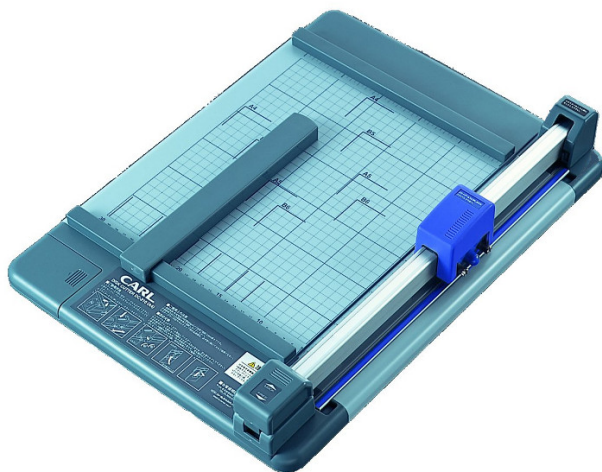

DC 220 Perf & Score Cutter

[DC 220]

Prices and specifications are subject to change. Click the link to view the latest information: [DC 220 Perf & Score Cutter](#)

The DC 220 has been discontinued. It is replaced by the [DC-220N](#).

Unit includes Perf Blade. Scoring Blade is an additional cost. - Please call