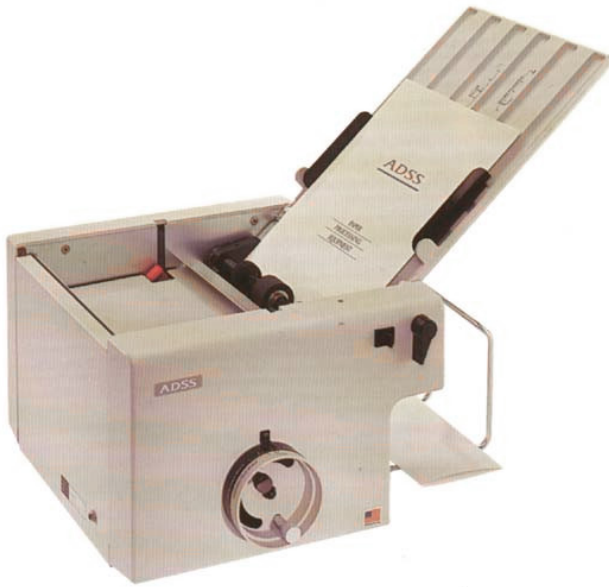

## HF200 Simplimatic Paper Folder

[HF200]

List Price: \$1,049.00

You Save:           \$150.00

**Your Price: \$899.00**

Prices and specifications are subject to change. Click the link to view the latest information: [HF200 Simplimatic Paper Folder](#)

**Economical, sturdy office duty folder.**

### Features

- Easy dial-in fold adjuster for your most common folds
- Folds 6" to 14" lengths and 5-3/4" to 8-1/2" widths (14" paper half fold only)
- Folds paper weights 16 to 24# bond
- Automatically feeds up to 150 sheets
- Allows for manual feed of up to 3 sheets, with or without staples
- No fanning of paper needed
- Quiet operation with fully enclosed fold table
- Folds up to 140 sheets per minute
- Conveniently folds up for storage between jobs
- UL, CSA, and FCC approved
- Recommended duty cycle: up to 25,000 folds per month

### Specifications

Setup	Dial
Minimum Paper Size	6" x 5-3/4"
Maximum Paper Size	14" x 8-1/2"

Minimum Paper Weight	16
Maximum Paper Weight	24#
Folding Speed	85 Sheets per Minute
Fold Types	custom
Fold Types	half
Fold Types	trifold
Fold Types	Z
Paper Input Capacity	150 Sheets of 20#
Paper Feed	Friction
Fold Sets	3
Page Counter	No
Power	100-240 VAC, 47-63 Hz, 1.5 A
Size	7-3/4"(H) x 12"(W) x 14"(D)
Shipping Weight	26 Pounds