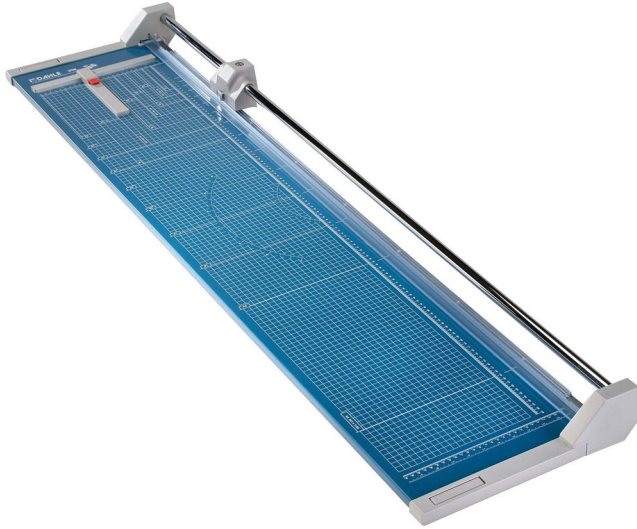

## Dahle 558 51" Rotary Cutter

[Dahle 558]

Your Price: **\$479.00**

Prices and specifications are subject to change. Click the link to view the latest information: [Dahle 558 51" Rotary Cutter](#)

The **Dahle 558 51" Professional Rolling Trimmer** can be used to accurately cut photographs, card stock or up to 20 sheets of 20 lb. paper. The transparent clamp secures the item you are cutting while letting you see that you are making the exact cut you want. The self sharpening blades let you cut both directions cleanly without producing jagged edges.

The Dahle 558 self sharpening blades also remove the hassle of dull blades that you have to change. And the ability to wall mount saves space in any office.

### Features

- Self-sharpening blade cuts in either direction
- See-through paper clamp
- Sturdy metal base with non-slip rubber feet
- Preprinted grid lines for straight and angle cuts
- Sturdy designed for daily commercial use
- Can be wall mounted
- Optional paper roll holder available
- Optional stand available

### Specifications

Cut Length	51"
Capacity	12 Sheets
Size	58 1/2" x 14"