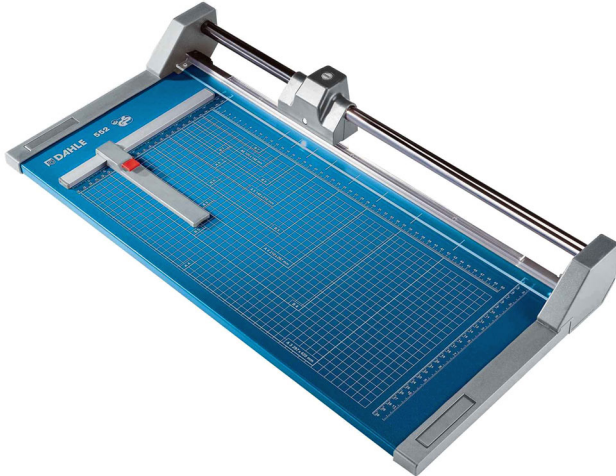

## Dahle 552 20-1/8" Rotary Cutter

[Dahle 552]

Your Price: **\$219.00**

Prices and specifications are subject to change. Click the link to view the latest information: [Dahle 552 20-1/8" Rotary Cutter](#)

The **Dahle 552 20-1/8" Professional Rolling Trimmer** can be used to accurately cut photographs, card stock or up to 20 sheets of 20 lb. paper. The transparent clamp secures the item you are cutting while letting you see that you are making the exact cut you want. The self sharpening blades let you cut both directions cleanly without producing jagged edges.

The Dahle 552 self sharpening blades also remove the hassle of dull blades that you have to change. And the ability to wall mount saves space in any office.

### Features

- Self-sharpening blade cuts in either direction
- See-through paper clamp
- Sturdy metal base with non-slip rubber feet
- Preprinted grid lines for straight and angle cuts
- Sturdy designed for daily commercial use
- Can be wall mounted
- Optional paper roll holder available