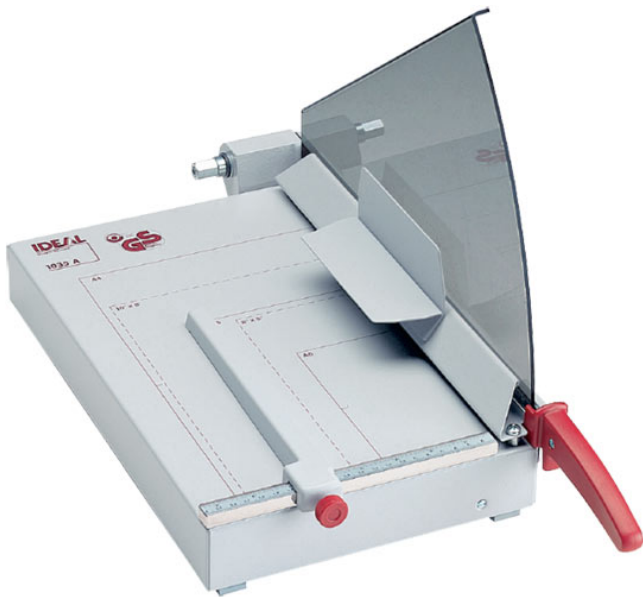

## Kutrimmer 1035 13 3/4" Paper Cutting Machine

[]

Prices and specifications are subject to change. Click the link to view the latest information: [Kutrimmer 1035 13 3/4" Paper Cutting Machine](#)

**The Kutrimmer 1035 13 3/4" Paper Cutting Machine** has been discontinued and replaced by the [Kutrimmer 1135 13 3/4" Lever Style Paper Cutter](#) See our [Lever Style Paper Cutters index](#) for a complete list of our current machine models.

**This table—top trimmer has a large capacity and is extra safe with its unbreakable plastic guards.** Always precise cutting of paper, laminate, cover stock, and many other materials.

### Features

- Side guide with cm/inch scale and variable - adjustment back gauge.
- Solid all - metal construction.
- Capacity of up to 30 sheets
- Transparent safety guard made of unbreakable plastic for superior safety
- High grade steel blade may be resharpened repeatedly for precise cutting.
- Cutting Length: 13 3/4"
- Table Size: 15 1/4" x 9 1/2"