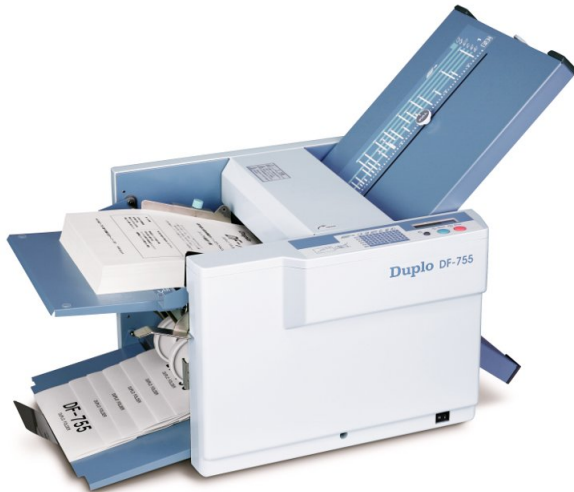

DF 755 Paper Folder

[DF 755]

Your Price: \$2,500.00

Prices and specifications are subject to change. Click the link to view the latest information: [DF 755 Paper Folder](#)

The DF-755 Paper Folder is convenient, easy to use, and designed with the budget conscious in mind. User-friendly, the DF-755 quickly folds a variety of paper sizes and types up to 120 sheets per minute.

Features

- 4-digit LCD counter keeps accurate count of folded documents
- Two knobs to make fine-tune adjustments to fold setup
- Adjustable receiving roller to ensure smooth deliver
- Special "cross-folding" feature for right-angle folds
- New paper detect sensor for feed tray instead of switch
- Capable of 6 popular paper folds; Single Fold, Double Fold, Accordion Fold, Letter Fold, Accordion Gate, Custom Fold, Special Cross Fold
- paper thickness 14lb. to 28lb. / 53gsm - 104gsm
- 500 sheet loading capacity
- Paper Size
- Min: 5" W x 7" L
- Max 11" W x 17" L
- Paper Weight
- Min: 13 lb. Bond / 52.3 gsm
- Max: 80 lb. Text / 127 gsm
- Speed: Up to 120 Sheets per minute

Specifications

Setup	Manual
Minimum Paper Size	5" x 7"
Maximum Paper Size	11" x 17"
Minimum Paper Weight	14
Maximum Paper Weight	28
Folding Speed	120 Sheets per Minute
Fold Types	custom
Fold Types	double
Fold Types	gate
Fold Types	trifold
Fold Types	accordion
Fold Types	half
Fold Types	cross
Paper Input Capacity	500 Sheets of 20#
Paper Feed	Friction
Fold Sets	No
Page Counter	4 digit
Power	120 V 60 Hz
Size	21.06 H x 24.41 W x 18.90 D